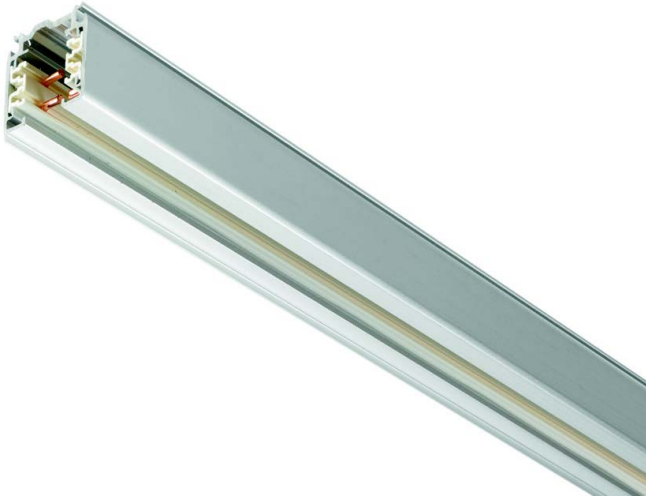

SURFACE 3-PHASE TRACK

Posted on July 31, 2024 by admin

20XTS

Surface Profile**ReferenceDescriptionLengtFinish****20XTS4100-2**Lighting track 3-circuit1000mmBlack**20XTS4100-3**Lighting track 3-circuit1000mm White**20XTS4200-2**Lighting track 3-circuit2000mmBlack**20XTS4200-3**Lighting track 3-circuit2000mm White**20XTS4300-2**Lighting track 3-circuit3000mmBlack**20XTS4300-3**Lighting track 3-circuit3000mm White

20XTS

Recessed 3-Phase TrackSurface DALI TrackRecessed DALI Track

10001

End Feed

20XTS11-2

20XTS11-3

20XTS12-2

20XTS12-3 End feed right