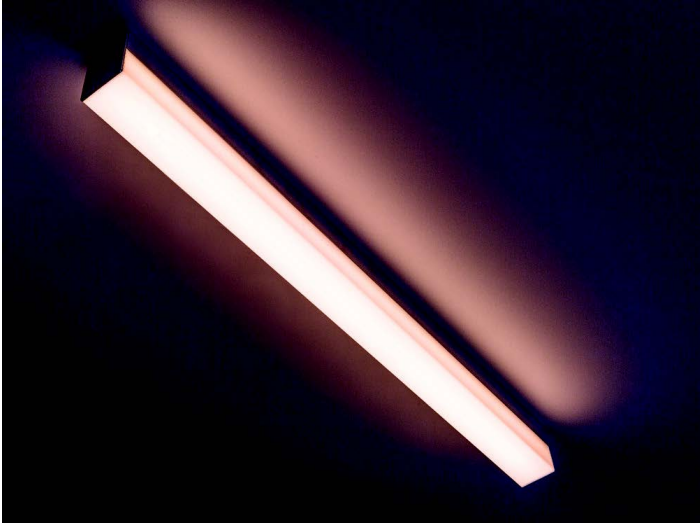

SPECULUM

Posted on July 29, 2024 by admin

30090

INDOOR

SURFACE

InstallationIndoor**Mounting Position**Surface**IP**44**Wattage**18W**Lumen output**1000**Connection**230V**Driver**Included**Dimmable**Non-dimmable**CRI**>85**Life Time**30.000 h**Cut-out Size**-**Dimensions**L900 A40 h58mm**Adjustable**No

10001

NumberW**Colour** **Temperature****Light Distribution****Finish****Dim**300901827 2700 6 Opal 120°70 ChromeNDI Driver included
(non-dimmable)

Wall fixation (included)

Mirror fixation (included)

Furniture fixation (included)