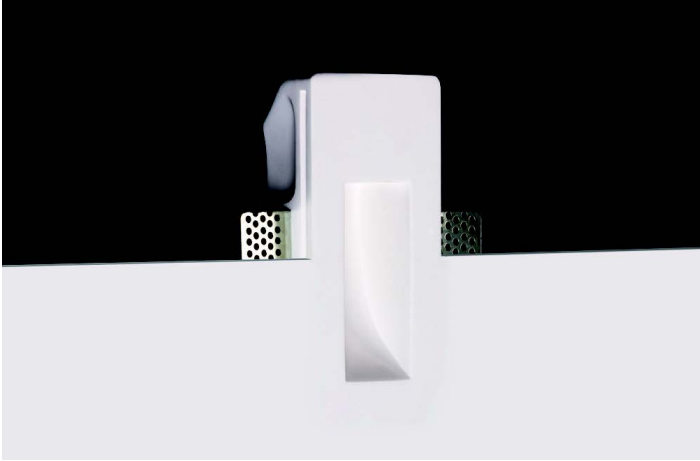

PRAETORIUM

Posted on July 24, 2024 by admin

10713

Only for cavity wall

Gypsum material

Paintable

INDOOR

RECESSED

ALEXA, SIRI, GOOGLE

CASAMBI

WIRELESS

InstallationIndoor**Mounting Position**Ceiling recessed**IP**20**Wattage**1W**Lumen Output**100**Connection**350mA**Driver**Included remote**Dimmable**Non-dimmable**CRI**>80**Life Time**40.000 h**Cut-out Size**169x84 h52mm**Dimensions**165x80 h48mm**Adjustable**No