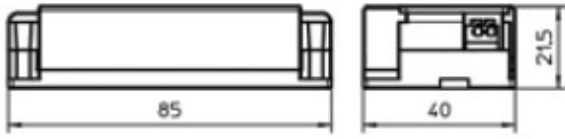

# DRIVERS

*Posted on October 17, 2024 by admin*

457

10001

**ReferenceDescriptionDimensionsOutputVoltagePmaxDimming-**

D24120Driver 24VDC  
120W VSLH180x52x30mm24V24V1200WNon dimmable  
D2430Driver 24VDC  
30W VSLH153x41x32mm24V24V30WNon dimmable  
D2475Driver 24VDC  
75W VSLH 49,06180x52x30mm24V24V75WNon dimmable  
D24200Driver 24VDC  
200W FEE312x114x61mm24V24V100WNon dimmable