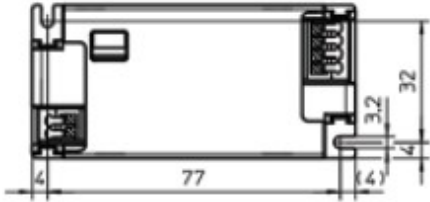

# DRIVERS

*Posted on October 17, 2024 by admin*

457

10001

**ReferenceDescriptionDimensionsOutputVoltagePmaxDimming-**

D24120Driver 24VDC  
120W VSLH180x52x30mm24V24V1200WNon dimmable  
D2430Driver 24VDC  
30W VSLH153x41x32mm24V24V30WNon dimmable  
D2475Driver 24VDC  
75W VSLH 49,06180x52x30mm24V24V75WNon dimmable  
D24200Driver 24VDC  
200W FEE312x114x61mm24V24V100WNon dimmable