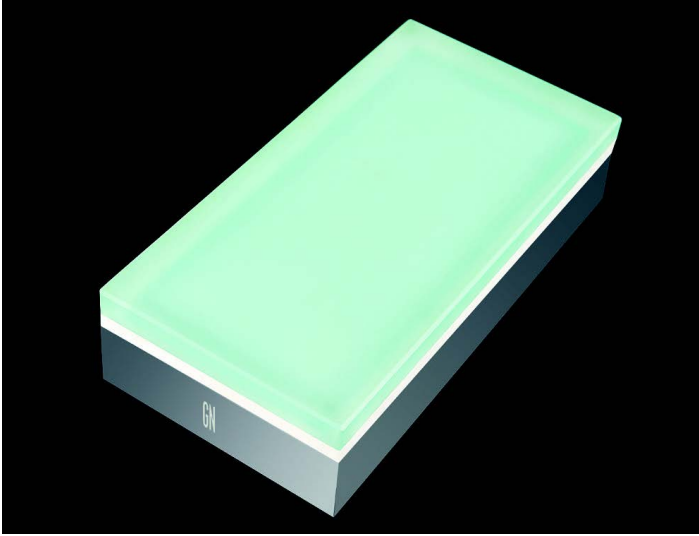

CAMINUS-R

Posted on July 31, 2024 by admin

70008

OUTDOOR

RECESSED

DIMMABLE

CASAMBI

WIRELESS

ALEXA, SIRI

GOOGLE

RGB

OTHER COLOUR TEMPERATURES

Power Rating2,6 W**Life Span**50.000 h**LED Colour**White, RGB**Beam Angle**100°**Input Voltage**24 VDC**Material (Housing)**Stainless Steel**Glass Material**Tempered Glass**Working Temperature**-25°C +50°C**Dimension (without installation box)**100 x 200 x 70 mm**Cable Interconnect**Power cable: 2 x 1.0 mm²Signal cable: 4 x 0,3 mm²

rubber cable

ControlON/OFF, DMX512**IP**IP67**Luminous Flux**72,8lm

10001

Caminus-r100x20024V2'6W2700KOpal

10001

Caminus-r100x20024V2'6W3000KOpal

10001

Caminus-r100x20024V2'6WRGBOpal